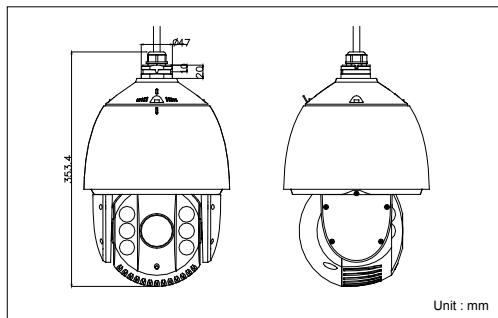

Dimensions

Accessories

DS-1601ZJ

DS-1661ZJ

DS-1662ZJ

	DS-2AE7158(N)	DS-2AE7154(N)
Camera		
Image Sensor	1/4" Sony CCD	
Effective Pixel	PAL: 752(H)×582(V), NTSC: 768(H)×494(V)	
Horizontal Resolution	Color: 540 TVL, B/W: 600 TVL	
Min. illumination	Color: 0.1Lux@(F1.6, AGC ON), B/W: 0.01Lux@(F1.6, AGC ON), 0 Lux with IR	
White Balance	Auto / Manual / ATW / Indoor / Outdoor	
AGC	Auto / Manual	
S / N Ratio	≥ 50dB	
Digital Noise Reductio	DNR	
Wide Dynamic Range	128X Digital WDR	
Shutter Speed	PAL: 1 ~1/10,000s, NTSC: 1 ~1/10,000s	
Day & Night	IR Cut Filter	
Digital Zoom	16X	
Privacy Mask	Up to 8 zones, maximum 8 zones on a same image, multiple colors and mosaics optional	
Focus Model	Auto / Semiautomatic / Manual	
Lens		
Focal Length	3.4 ~122.4mm, 36X	3.84 ~88.32mm, 23X
Zoom Speed	Approx 5.4s(Optical Wide-Tele)	Approx 3.0s(Optical Wide-Tele)
Angle of View	57.8 ~1.7 degree(Wide-Tele)	50.2 ~2.44degree(Wide-Tele)
Min. Working Distance	10 ~1000mm (Wide-Tele)	
Aperture Range	F1.6 ~ F4.5	
Pan and Tilt		
Pan / Tilt Range	Pan: 360°endless;Tilt: -15° ~90° (Auto Flip)	
Pan / Tilt Speed	Pan Manual Speed: 0.1° ~160°/s, Pan Preset Speed: 240°/s Tilt Manual Speed: 0.1° ~120°/s, Tilt Preset Speed: 200°/s	
Proportional Zoom	Rotation speed can be adjusted automatically according to zoom multiples	
Number of Preset	256	
Patrol	8 patrols, up to 32 presets per patrol	
Pattern	4 patterns, with the total recording time not less than 10 minutes	
Power-off Memory	Support	
Park Action	Preset / Patrol / Pattern / Pan / Tilt / Auto / Random / Frame / Panorama scan	
PTZ Position Display	On / Off	
Compass	Support , the north can be set	
Scheduled Task	Preset / Patrol / Pattern / Pan / Tilt / Auto / Random / Frame / Panorama scan	
Infrared		
IR Range	Up to 100m	
IR irradiation angle	Automatically adjusted, depending on the zoom ratio	
Input/ Output		
Video Output	1.0V[p-p] / 75Ω, PAL / NTSC composite, BNC	
General		
RS-485 Protocols	HIKVISION, Pelco-P, Pelco-D, self-adaptive	
Power	24 VAC Max.30W(IR On, Heater On); Max.24W(IR On); Max.15W(IR Off, Heater Off)	
Working Temperature	-30°C ~65°C (-22°F ~149°F)	
Humidity	90% or less	
Protection Level	IP66 standard TVS 4,000V lightning protection, surge protection and voltage transient protection	
Dimensions	Φ245 × 399mm (Φ9.65" × 15.71")	
Weight (approx.)	5.5kg(12.13lbs)	
Mount Option	Long-arm wall mount: DS-1601ZJ; Pendent mount: DS-1661ZJ(20cm) or DS-1662ZJ(50cm); Ceiling mount: DS-1663ZJ	