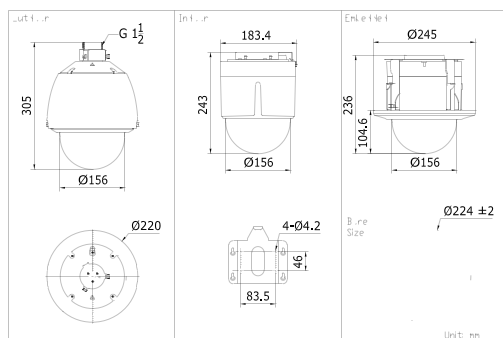

Dimensions

Accessories

	DS-2AE5158(N)	DS-2AE5154(N)
Camera		
Image Sensor	1/4" Sony CCD	
Effective Pixel	PAL:752(H)×582(V), NTSC:768(H)×494(V)	
Horizontal Resolution	Color: 540 TVL, B/W: 600 TVL	
Min.Illumination	Color: 0.1Lux@(F1.6,AGC on), B/W: 0.01Lux@(F1.6,AGC on)	
White Balance	Auto / Manual / ATW / Indoor / Outdoor	
AGC	Auto / Manual	
S / N Ratio	≥ 50dB	
Shutter Speed	PAL: 1 ~1/10,000s, NTSC: 1 ~1/10,000s	
Digital Noise Reduction	DNR	
Wide Dynamic Range	128X Digital WDR	
Day & Night	IR Cut Filter	
Digital Zoom	16X	
Privacy Masking	Up to 8 zones, maximum 8 zones on a same image, multiple colors and mosaics optional	
Focus Model	Auto / Semiautomatic / Manual	
Lens		
Focal Length	3.4 ~122.4mm, 36X	3.84 ~88.32mm, 23X
Zoom Speed	Approx 5.4s(Optical Wide-Tele)	Approx 3.0s(Optical Wide-Tele)
Angle of View	57.8 ~1.7degree(Wide-Tele)	50.2 ~2.44degree(Wide-Tele)
Min. Working Distance	10 ~1000mm (Wide-Tele)	10 ~1500mm (Wide-Tele)
Aperture	F1.6 ~F4.5	F1.6
Pan and Tilt		
Pan and Tilt Range	Pan: 360° endless; Tilt: -5°~90° (Auto Flip)	
Pan and Tilt Speed	Pan Manual Speed: 0.1°~250°/s, Pan Preset Speed: 300°/s Tilt Manual Speed: 0.1° ~150°/s, Tilt Preset Speed: 200°/s	
Proportional Zoom	Rotation speed can be adjusted automatically according to zoom multiples	
Number of Preset	255	
Patrol	8 patrols, up to 32 presets per patrol	
Pattern	4 patterns, with the total recording time not less than 10 minutes	
Power-off Memory	Support	
Park Action	Preset / Patrol / Pattern / Pan scan / Tilt scan / Frame Scan / Random scan / Panorama scan	
PTZ Position Display	On / Off	
Compass	Support , the north can be set	
Scheduled Task	Preset / Patrol / Pattern / Pan scan / Tilt scan / Frame Scan / Random scan / Panorama scan / Day / Night	
Input/ Output		
Video Output	1.0 V[p-p] / 75Ω, PAL / NTSC composite, BNC	
General		
RS-485 Protocols	HIKVISION, Pelco-P, Pelco-D, self-adaptive	
Power	24VAC Outdoor dome: Max. 20W / 12W (Heater On / Off); Indoor dome: Max.12W	
Working Temperature	Outdoor dome: -30°C ~ 65°C(-22°F ~ 149°F); Indoor dome: -10°C~50°C(14°F ~ 122°F)	
Humidity	90% or less	
Protection Level	IP66 standard (outdoor dome) TVS 4,000V lightning protection, surge protection and voltage transient protection	
Dimensions	Φ220 x 305mm (Φ8.66" x 12.00") (Outdoor) Φ183.4 x 243mm (Φ7.22" x 9.56") (Ceiling) Φ245 x 236mm (Φ9.65" x 9.29") (In-ceiling)	
Weight (approx.)	5Kg (11.02lbs)	
Mount Option(for outdoor models)	Long-arm wall mount: DS-1601Z; Corner mount: DS-1633Z; Pole Mount: DS-1622Z; Power box mount: DS-1634Z	