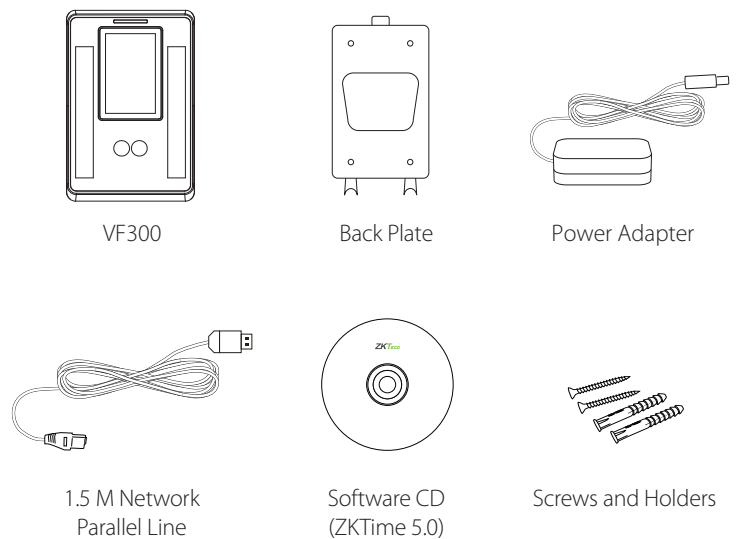

What's in the Box

ZKTeco Inc.

ZK Mansion, Wuhe Rd, Gangtuo, Bantian, Buji Town,
Longgang District, Shenzhen China 518129
Tel: 86-755-8960 2345/46/47/48
E-mail: sales@zkteco.com
www.zkteco.com

Global Offices:

USA: +1 732-412-6007
EU: +34 916532891
Brazil: +55 31 2515-8326
Thailand: +66-027199154
Mexico: +52-55-52928418

South Africa: +27 12 259 1047
Egypt: +201110444134
Dubai: +971 4 6091 310
India: +91 8123536788
Indonesia: +62 21 2921 8949

Vietnam : +84-0169-5813007
Philippines: +63 9084118832
Russia: +8 915 178-46-81