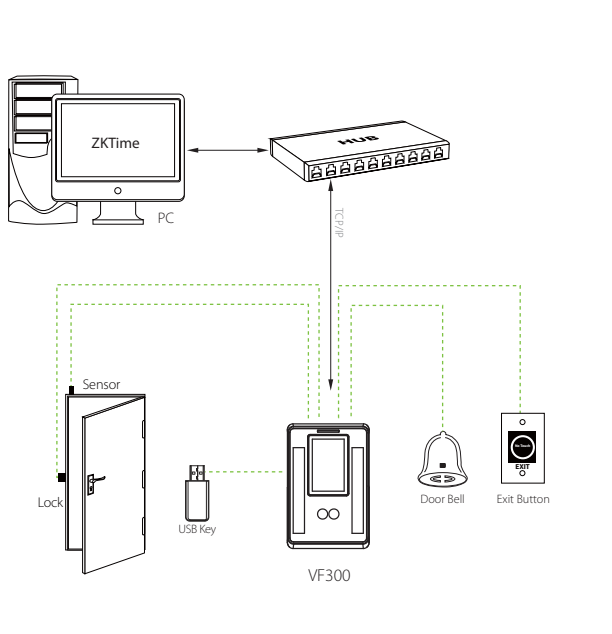

Specifications

Display	3-inch Touch Screen
Face Capacity	400 (1:N)
ID Card Capacity	10,000
Logs Capacity	100,000
Communication	Ethernet , USB (host)
Standard Functions	ID card, Automatic Status Switch, Self-Service Query, Work Code, T9 Input, 9 Digit User ID, DST, Scheduled-bell and Short Message, 3rd party electric lock, door sensor, and exit button, alarm
Optional Function	Mifare Card, Wi-Fi
Power Supply	12V/1.5A
Verification Speed	≤1S
Operating Temperature	0-45 °C
Operating Humidity	20%-80%
Dimensions	104.7 × 160 × 36 mm (L × H × D)

Configuration