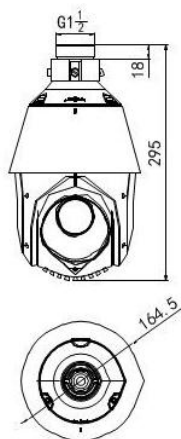

# DS-2AE4123TI/4223TI-D HD720P/1080P Turbo IR PTZ Dome Camera

General	
Menu Language	English
Power	12VDC, Max.18W
Working Temperature / Humidity	-30 °C-65°C(-22°F-149°F) 90% or less
Protection Level	IP66 standard TVS 4,000V lightning protection, surge protection and voltage transient protection
Mounting	Various mounting modes optional
Dimensions	Φ164.5(mm)×295(mm)
Weight (approx.)	2Kg (4.41lbs)
Mount Option (only suitable for outdoor dome)	Long-arm wall mount: DS-1602ZJ; Corner mount: DS-1602ZJ-corner; Pole Mount: DS-1602ZJ-pole; Power box mount:DS-1602ZJ-box; Swan-neck mount: DS-1619ZJ

## Dimensions

Unit:mm